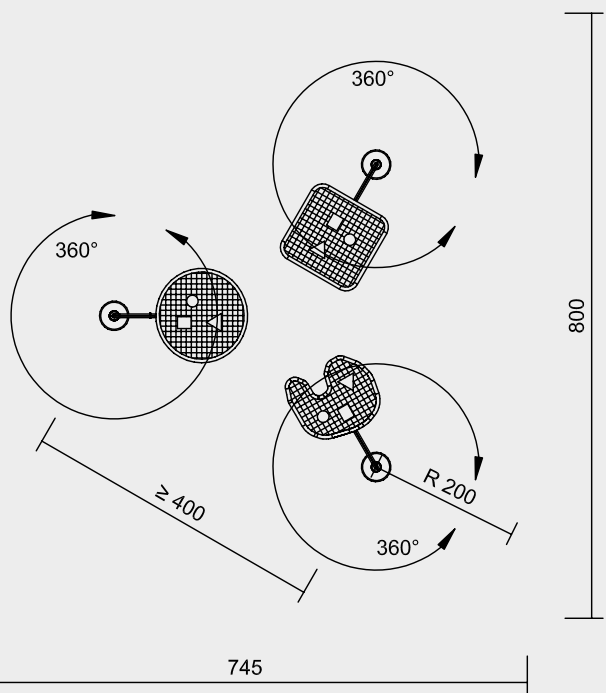

Shadowplay, round
Shadowplay, square
Shadowplay, amorphous

9.63010

9.63020

9.63030

Order No. 9.63010 Shadowplay, round
Order No. 9.63020 Shadowplay, square
Order No. 9.63030 Shadowplay, amorphous

Safety distance 
 Device dimensions 
 Functional distance 

Safety check according to DIN EN 1176

Components

1 Complete equipment

Installation information

Surfacing requirements
no requirements

Foundations
1 item 80 x 80 x 60 cm
Excavation depth 80 cm

Attention:
Exact measurements may vary;
for all installation dimensions refer
to current assembly instructions.
 Technical changes reserved.

Sturdy pivot bearing with lubricating nipple

Grid made of metal with filling of coloured acryl glass, possible motive:

Dimensions

(small deviations possible)

Order No. 9.63010 Shadowplay, round

Total height	4.15 m
Hight of the posts	3.75 m
Grid diameter	1.80 m
Weight	95 kg

Order No. 9.63020 Shadowplay, square

Total height	4.35 m
Hight of the posts	3.95 m
Grid diameter	1.80 m
Weight	95 kg

Order No. 9.63030 Shadowplay, amorphous

Total height	4.55 m
Hight of the posts	4.15 m
Grid diameter	1.80 m
Weight	95 kg