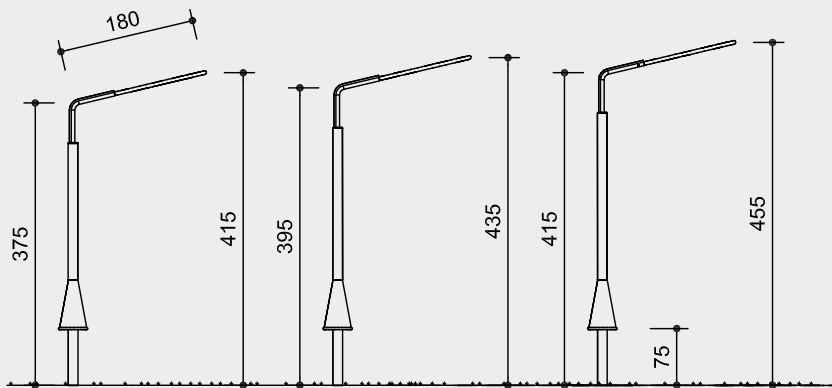

Shadowplay, round
Shadowplay, square
Shadowplay, amorphous

9.63010

9.63020

9.63030

Order No. 9.63010 Shadowplay, round
Order No. 9.63020 Shadowplay, square
Order No. 9.63030 Shadowplay, amorphous

Safety distance 
 Device dimensions 
 Functional distance 

Safety check according to DIN EN 1176

Components

1 Complete equipment

Installation information

Surfacing requirements
no requirements

Foundations
1 item 80 x 80 x 60 cm
Excavation depth 80 cm

Attention:
Exact measurements may vary;
for all installation dimensions refer
to current assembly instructions.
 Technical changes reserved.

Sturdy pivot bearing with lubricating nipple

Grid made of metal with filling of coloured acryl glass, possible motive:

Dimensions

(small deviations possible)

Order No. 9.63010 Shadowplay, round

Total height	4.15 m
Hight of the posts	3.75 m
Grid diameter	1.80 m
Weight	95 kg

Order No. 9.63020 Shadowplay, square

Total height	4.35 m
Hight of the posts	3.95 m
Grid diameter	1.80 m
Weight	95 kg

Order No. 9.63030 Shadowplay, amorphous

Total height	4.55 m
Hight of the posts	4.15 m
Grid diameter	1.80 m
Weight	95 kg