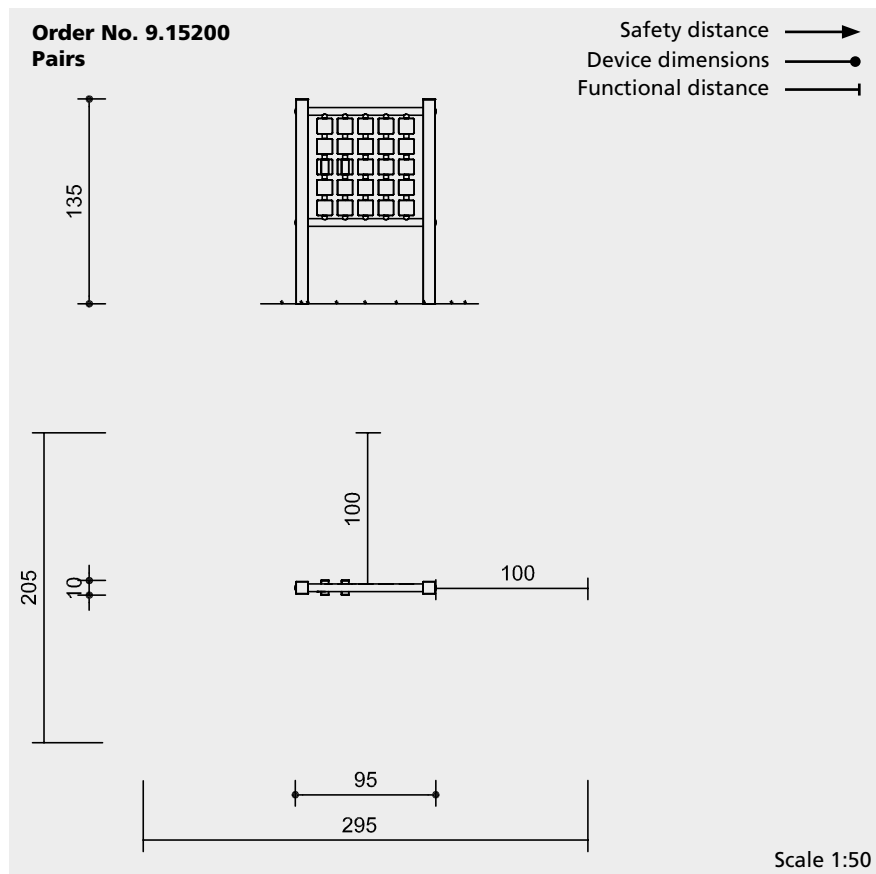

Barrier-free

- Independent play

Pairs

Safety check according to DIN EN 1176

Components

- 1 Frame with panel,
incl. 4 heavy-duty anchors

Registered Design

40 2020 202 223.7 Germany

Installation information

Surfacing requirements
no requirements

Foundations
2 items 40 x 40 x 40 cm
Excavation depth 60 cm

Attention:

**Exact measurements may vary;
for all installation dimensions refer
to current assembly instructions.**

Pairs also available with special themes
(Order No. 9.15210 / 9.15220)

Dimensions

(small deviations possible)

Height	1.35 m
Length	0.92 m
Width	0.10 m
Play area	0.70 x 0.70 m
Weight	45 kg

9.15200