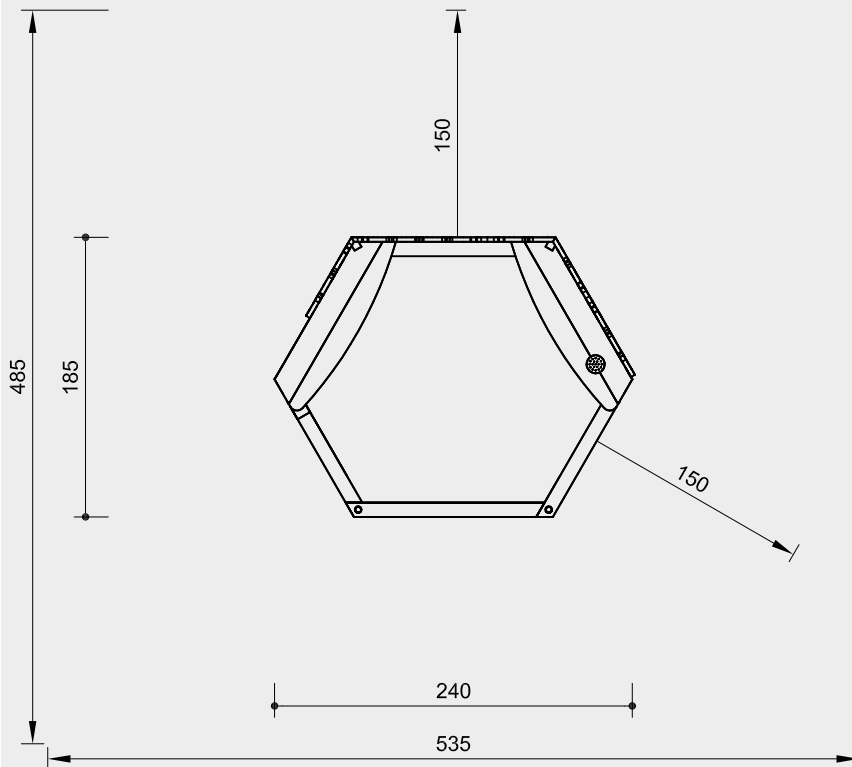

**Small Trolls Sand Pit**

**4.07000**

**Order No. 4.07000**  
**Small Trolls Sand Pit**

Safety distance   
 Device dimensions   
 Functional distance 

Scale 1:50

Safety check according to DIN EN 1176

**Components**

**For more detailed explanation of the quality characteristics see price list.**

Sand sieve made of stainless steel, glass bead blasted

**Dimensions**

(small deviations possible)

Total height	1.20 m
Height sand pit	0.40 m
Length	2.40 m
Width	1.85 m
Weight	300 kg