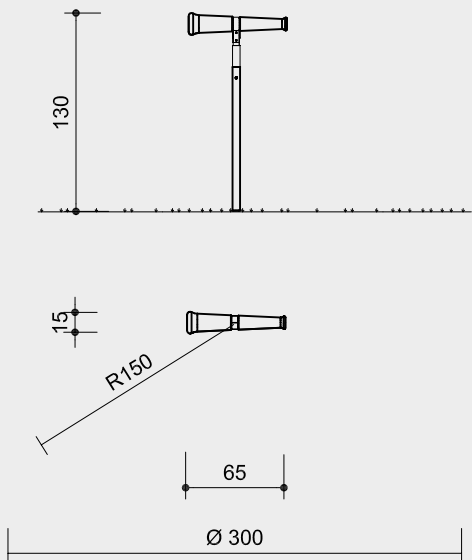

**EVOPED® Indoor Telescope**  
**EVOPED® Outdoor Telescope**

12.00500

12.00510

**Order No. 12.00500**  
**EVOPEDE® Indoor Telescope**

**Order No. 12.00510**  
**EVOPEDE® Outdoor Telescope**

Scale 1:50

**Technical information**

**For more detailed explanation of the quality characteristics see price list.**

**Dimensions**

(small deviations possible)

**Order No. 12.00500**  
**EVOPEDE® Indoor Telescope**

Height	1.30 m
Length	0.65 m
Weight	25 kg

**Order No. 12.00510**  
**EVOPEDE® Outdoor Telescope**

Height	1.30 m
Length	0.65 m
Weight	25 kg

**Safety**

This equipment is not playground equipment within the scope of DIN EN 1176 and therefore is also not subject to the requirements of this standard. However, it is complied with where appropriate.

**Order No. 12.00510**

**EVOPEDE® Outdoor Telescope**

Recommended space including operational space circle diameter 3.00 m  
foundations 1 item 40 x 40 x 40 cm  
excavation depth 60 cm

**Note:**

The **EVOPEDE® Indoor Telescope** play equipment is only suitable for use in indoor areas.