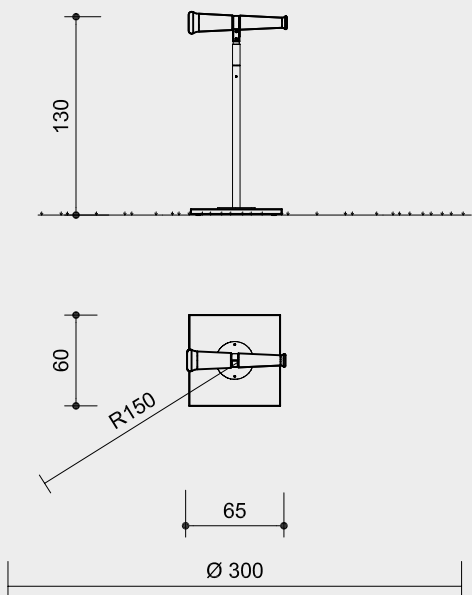

**EVOPED® Indoor Telescope**  
**EVOPED® Outdoor Telescope**

12.00500

12.00510

**Order No. 12.00500**  
**EVOPEDE® Indoor Telescope**

**Order No. 12.00510**  
**EVOPEDE® Outdoor Telescope**

Scale 1:50

**Technical information**

**For more detailed explanation of the quality characteristics see price list.**

**Dimensions**

(small deviations possible)

**Order No. 12.00500**  
**EVOPEDE® Indoor Telescope**

Height	1.30 m
Length	0.65 m
Weight	25 kg

**Order No. 12.00510**  
**EVOPEDE® Outdoor Telescope**

Height	1.30 m
Length	0.65 m
Weight	25 kg

**Safety**

This equipment is not playground equipment within the scope of DIN EN 1176 and therefore is also not subject to the requirements of this standard. However, it is complied with where appropriate.

**Order No. 12.00510**

**EVOPEDE® Outdoor Telescope**

Recommended space including operational space circle diameter 3.00 m  
foundations 1 item 40 x 40 x 40 cm  
excavation depth 60 cm

**Note:**

The **EVOPEDE® Indoor Telescope** play equipment is only suitable for use in indoor areas.