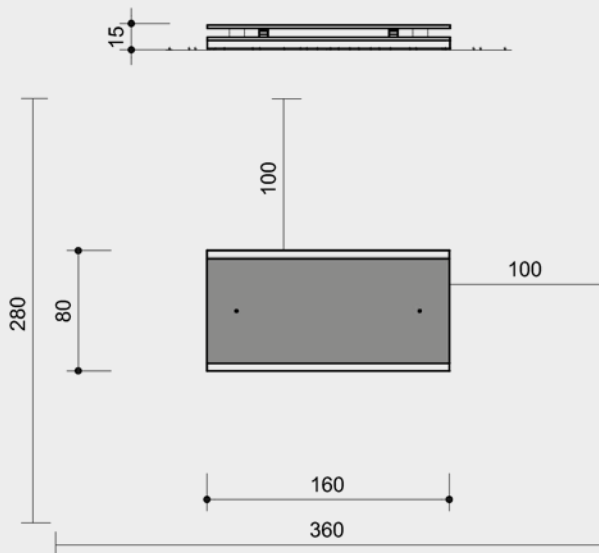

© Richter Spielgeräte GmbH 12/20

How to perform the exercise

Lie face down on the rocker with your arms resting at the side of your body. Rest your head on your forehead or chin with a straight neck. Now begin to shift your weight on the rocker along the longitudinal axis using slight rocking movements: left-right, left-right. In your imagination, you are drifting through the water on your stomach. Your perception is directed inwards. Everything around you fades into the background. A second person can also gently move the rocker back and forth.

EVOPED® Indoor Rocker
EVOPED® Outdoor Rocker

Design Ludwig Koneberg

12.00100

12.00110

Order No. 12.00100
EVOPED® Indoor Rocker

Order No. 12.00110
EVOPED® Outdoor Rocker

Scale 1:50

Technical information

Dimensions

(small deviations possible)

Order No. 12.00100
EVOPED® Indoor Rocker
 Height 0.15 m
 Length 0.80 m
 Width 1.60 m
 Weight 45 kg

Order No. 12.00110
EVOPED® Outdoor Rocker
 Height 0.15 m
 Length 0.80 m
 Width 1.60 m
 Weight 45 kg