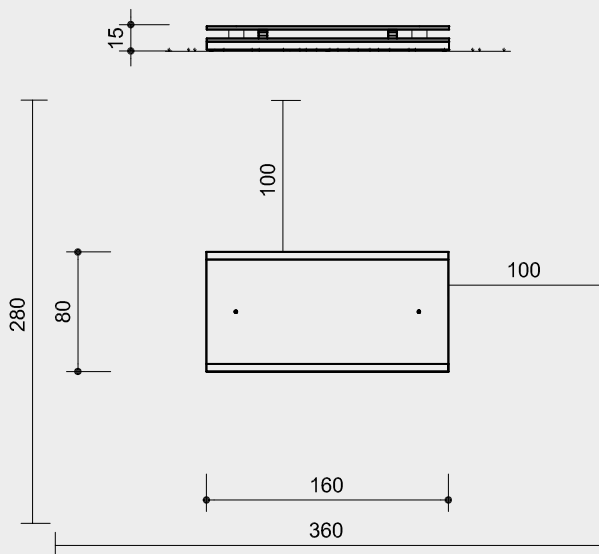

EVOPED® Indoor Rocker
EVOPED® Outdoor Rocker

Design Ludwig Koneberg

12.00100

12.00110

Order No. 12.00100
EVOPED® Indoor Rocker

Order No. 12.00110
EVOPED® Outdoor Rocker

Scale 1:50

Technical information

Dimensions

(small deviations possible)

Order No. 12.00100
EVOPED® Indoor Rocker
 Height 0.15 m
 Length 0.80 m
 Width 1.60 m
 Weight 45 kg

Order No. 12.00110
EVOPED® Outdoor Rocker
 Height 0.15 m
 Length 0.80 m
 Width 1.60 m
 Weight 45 kg